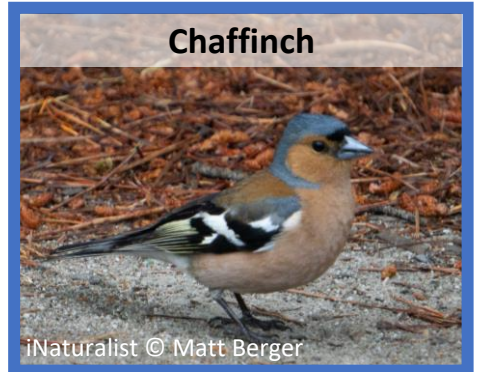

IS IT NATIVE?

Can you identify which of these birds are native to NZ?

IS IT NATIVE?

Can you identify which of these birds are native to NZ?

INTRODUCED

Passer domesticus

ENDEMIC

Rhipidura fuliginosa

NATIVE

Ninox novaeseelandiae

INTRODUCED

Carduelis carduelis

INTRODUCED

Fringilla coelebs

ENDEMIC

Gerygone igata

NATIVE

Porphyrio melanotus

INTRODUCED

Chloris chloris

ENDEMIC

Petroica australis

NATIVE

Zosterops lateralis