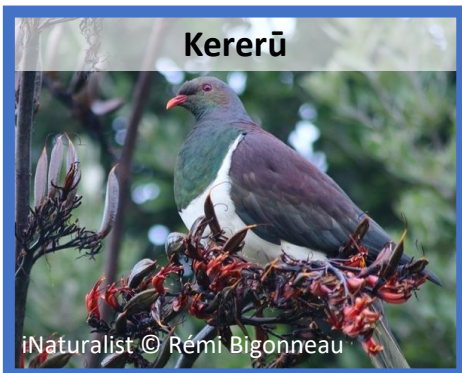

IS IT NATIVE?

Can you identify which of these birds are native to NZ?

IS IT NATIVE?

Can you identify which of these birds are native to NZ?

INTRODUCED

Passer domesticus

ENDEMIC

Rhipidura fuliginosa

NATIVE

Ninox novaeseelandiae

INTRODUCED

Carduelis carduelis

INTRODUCED

Fringilla coelebs

ENDEMIC

Gerygone igata

NATIVE

Porphyrio melanotus

INTRODUCED

Chloris chloris

ENDEMIC

Petroica australis

NATIVE

Zosterops lateralis

ENDEMIC

Philesturnus rufusater

ENDEMIC

Anthornis melanura